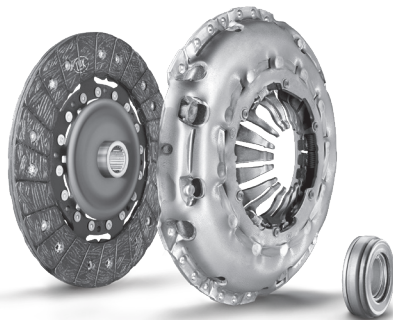

For more information:
www.repxpert.us

Technical Hotline 800.274.5001*

*Toll-Free, Monday-Friday 8:00AM-6:00PM EST

Blue Seal
of Excellence
RECOGNIZED
BUSINESS

SCHAEFFLER