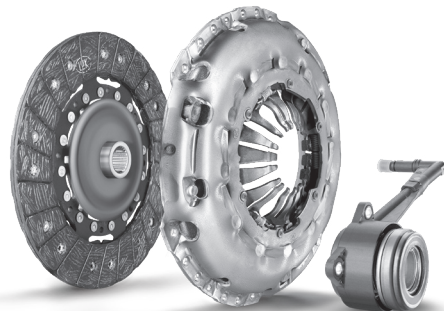

For more information:
www.repxpert.us

Technical Hotline 800.274.5001*

*Toll-Free, Monday-Friday 8:00AM-6:00PM EST

Blue Seal
of Excellence
RECOGNIZED
BUSINESS

SCHAEFFLER