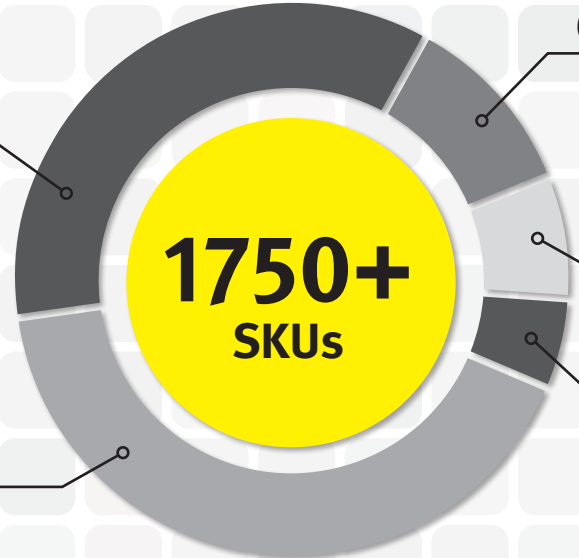

Highest in-house content of any supplier in the industry

1,750+

SKUs

10

Manufacturing facilities dedicated to transmission products

26,000

Patents held

LuK RepSet®
(625+)